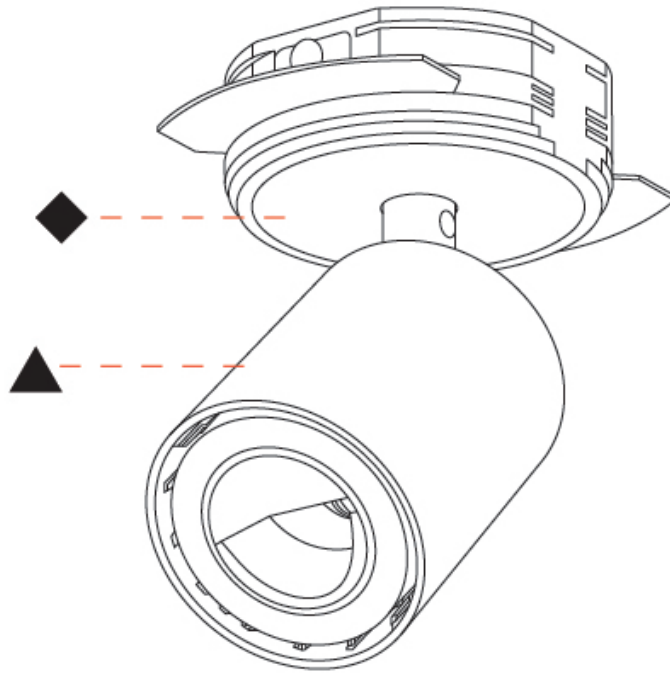

A3D352-

PROJECT

TYPE

SPECIFIER

QUANTITY

DATE