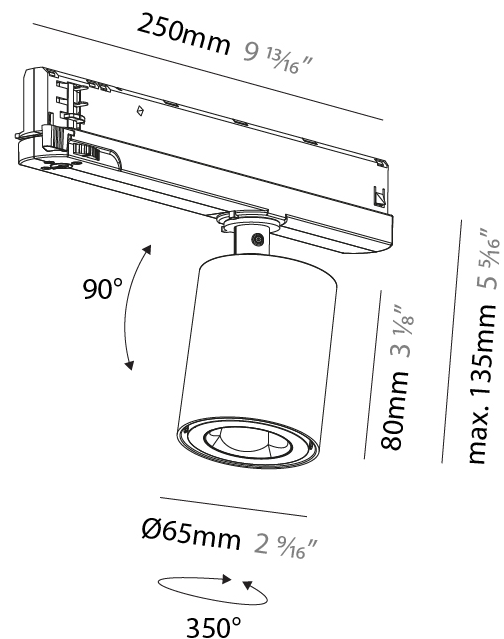

1. To build a product code in our configurator select the specify button on the base model # product page
2. To build a manual product code on this datasheet choose from the options listed below in blue font and add the suffix to the base model #

GENERAL

Series: Oiko Pro In
Brand: Prolicht
Division: Architectural
Mounting Type: Track
Mounting Location: Ceiling
Subcategory: Spots

PHYSICAL

Shape: Cylinder
Diameter (mm): 65
Diameter (in): 2 ⁹/₁₆
Length (mm): 250
Length (in): 9 ¹³/₁₆
Height (mm): 80
Height (in): 3 ¹/₈
Max. Overall Height (mm): 135
Max. Overall Height (in): 5 ⁵/₁₆
Light Distribution: Adjustable / Direct
Fixture Finish: SSR / BKV / CWI / CRY / HAB / UFT / ITA / RUA / FTG / MYG / LOD / PUS / FRO / FUP / KIA / POP / BLS / SPG / MEY / GOH / GUM / CHC / COM / ABZ / JAG / OBR / MOS / ROR
Holder Finish: WHI / BLK
Fixture Material: Aluminum

ELECTRICAL

Lamp Type: LED
Input Wattage (W): 19
Total Output Wattage (W): 17.3
Dimming: Non-Dimmable / 0-10V Dimming
Driver Included: Yes
Driver Location: Integrated
Driver Type: Constant Current - 120Vac
Driver Class: Class 2
Input Voltage (V): 120

LED

Number of LEDs: 1
Color Temperature (°K): 2700 / 3000 / 3500 / 4000
Max. Delivered Lumen (lm): 1278 / 1377 / 1432 / 1461
Nominal Lumen (lm): 1668 / 1797 / 1869 / 1907
CRI: >90 CRI
Lamp Life (hrs): 50000

OPTICAL

Reflector: 14

RATINGS AND CERTIFICATIONS

Certified By: CSA Certified to UL and CSA Standards
IP rating: IP20