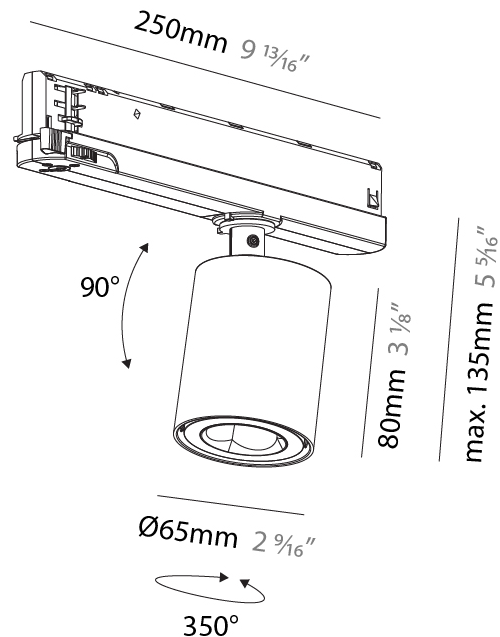

1. To build a product code in our configurator select the specify button on the base model # product page
2. To build a manual product code on this datasheet choose from the options listed below in blue font and add the suffix to the base model #

GENERAL

Series: Oiko Pro In
Brand: Prolicht
Division: Architectural
Mounting Type: Track
Mounting Location: Ceiling
Subcategory: Spots

PHYSICAL

Shape: Cylinder
Diameter (mm): 65
Diameter (in): 2 ⁹/₁₆
Length (mm): 250
Length (in): 9 ¹³/₁₆
Height (mm): 80
Height (in): 3 ¹/₈
Max. Overall Height (mm): 135
Max. Overall Height (in): 5 ⁵/₁₆
Light Distribution: Adjustable / Direct
Fixture Finish: SSR / BKV / CWI / CRY / HAB / UFT / ITA / RUA / FTG / MYG / LOD / PUS / FRO / FUP / KIA / POP / BLS / SPG / MEY / GOH / GUM / CHC / COM / ABZ / JAG / OBR / MOS / ROR
Holder Finish: WHI / BLK
Fixture Material: Aluminum

ELECTRICAL

Lamp Type: LED
Input Wattage (W): 19
Total Output Wattage (W): 17.3
Dimming: Non-Dimmable / 0-10V Dimming
Driver Included: Yes
Driver Location: Integrated
Driver Type: Constant Current - 120Vac
Driver Class: Class 2
Input Voltage (V): 120

LED

Number of LEDs: 1
Color Temperature (°K): 2700 / 3000 / 3500 / 4000
Max. Delivered Lumen (lm): 1547 / 1665 / 1724 / 1759
Nominal Lumen (lm): 1905 / 2050 / 2123 / 2166
CRI: >90 CRI
Lamp Life (hrs): 50000

OPTICAL

Reflector: 50

RATINGS AND CERTIFICATIONS

Certified By: CSA Certified to UL and CSA Standards
IP rating: IP20