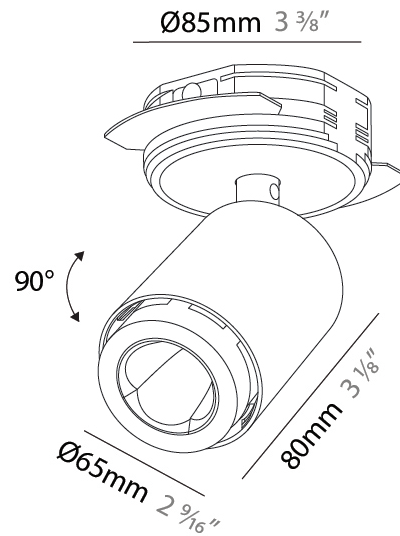

OIKO PRO IN TRIMLESS

A3D362-

base number   Finishes (Diamond)   Finishes (Triangle)

1. To build a product code in our configurator select the specify button on the base model # product page
2. To build a manual product code on this datasheet choose from the options listed below in blue font and add the suffix to the base model #

GENERAL

Series: Oiko Pro In
Brand: Prolicht
Division: Architectural
Mounting Type: Trimless
Mounting Location: Ceiling
Subcategory: Spots

PHYSICAL

Shape: Cylinder
Diameter (mm): 65
Diameter (in): 2 ⁹/₁₆
Height (mm): 120
Depth (mm): 50
Height (in): 4 ³/₄
Depth (in): 1 ¹⁵/₁₆
Light Distribution: Adjustable / Direct
Fixture Finish: SSR / BKV / CWI / CRY / HAB / UFT / ITA / RUA / FTG / MYG / LOD / PUS / FRO / FUP / KIA / POP / BLS / SPG / MEY / GOH / GUM / CHC / COM / ABZ / JAG / OBR / MOS / ROR
Fixture Material: Aluminum
Cut-out Measurements: 68mm / 2 11/16"

ELECTRICAL

Lamp Type: LED
Input Wattage (W): 19.3

LED

Number of LEDs: 1
Color Temperature (°K): 2700-6500 Tunable White
Max. Delivered Lumen (lm): 919 - 1081
Nominal Lumen (lm): 1242 - 1460
CRI: >90 CRI
Lamp Life (hrs): 50000

OPTICAL

Beam Angle: 34
Adjustability: Rotational 350°; Tilt 90°

RATINGS AND CERTIFICATIONS

Certified By: CSA Certified to UL and CSA Standards
IP rating: IP20

PROJECT
TYPE
SPECIFIER
QUANTITY
DATE