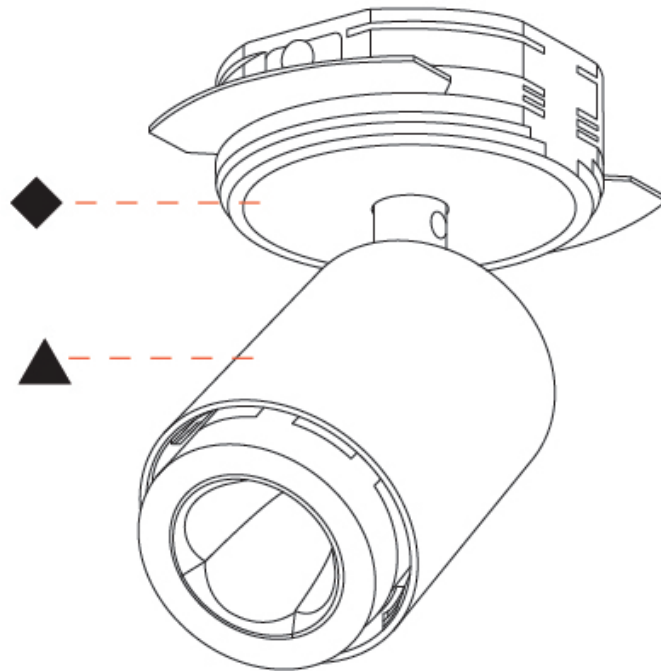

A3D362-

PROJECT

TYPE

SPECIFIER

QUANTITY

DATE

A